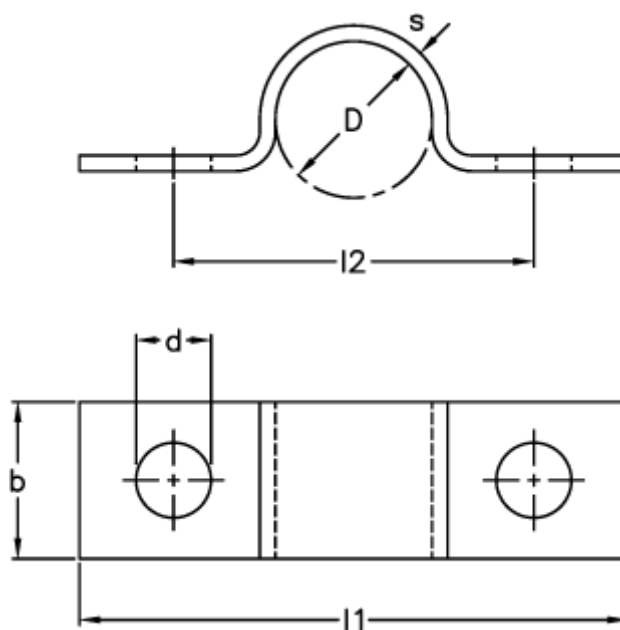

Article number: 025217000015

Description: Norma retaining clip type 521
BSN 15x20x2 w/2 fish joints W1

Measures

$b = 20$

$D = 15$

$d = 7$

$l_1 = 56.0$

$l_2 = 40.0$

$s = 2$